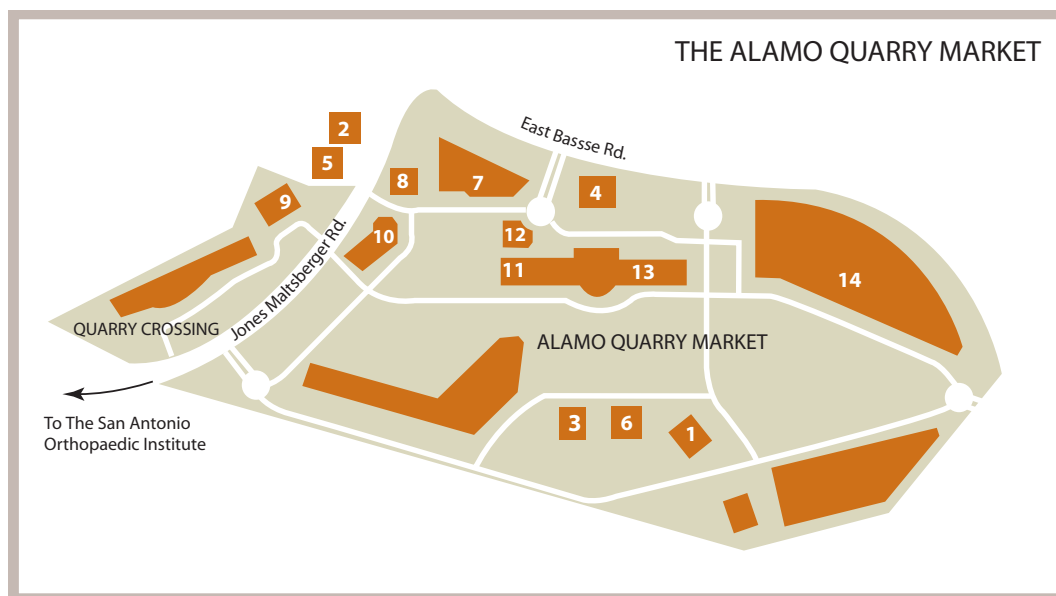

Alamo Quarry Market

GUIDE to restaurants etc., close to the hotels and The Orthopaedic Institute

Restaurants

American	1	J Alexanders, Alamo Quarry Market, 255 E. Basse Rd. - 210.824.0275
	2	Stone Werks Cafe & Bar, 7300 Jones Maltzberger Rd. - 210.828.3508
	3	Chili's Grill & Bar, Alamo Quarry Market, 255 E. Basse Rd. - 210.804.1110
	4	Fleming Prime Steakhouse, Alamo Quarry Market, 255 E. Basse Rd. - 210.824.
Chinese	6	PF Changs China Bistro, Alamo Quarry Market 255 E. Basse Rd. - 210.507.1000
Italian		Paesano's Restaurant, 555 E. Basse Rd. Ste. 100 - 210.828.5191
	7	Piatti Italian Ristorante, Alamo Quarry Market 255 E. Basse Rd. - 210.832.0300
Mexican	8	Canyon Cafe, Alamo Quarry Market, 255 Basse Rd. - 210.821.3738
	9	Chipotle Grill, Quarry Crossing, Jones Maltzberger Rd. - 210.832.9444
Coffee House	10	Starbucks, Alamo Quarry Market, 255 E. Basse Rd. - 210.828.3818
	11	Borders Coffee Shop, Alamo Quarry Market, 255 E. Basse Rd. - 210.828.9496
Ice-Cream	12	Amy's Ice-Cream, Alamo Quarry Market, 255 E. Basse Rd. - 210.832.8886

Fitness Club

Bally's Total Fitness	13	Alamo Quarry Market, 255 E. Basse Rd. - 210.930.6282

Grocery Store

Wholefoods Market	14	Alamo Quarry Market, 255 E. Basse Rd. - 210.826.4676