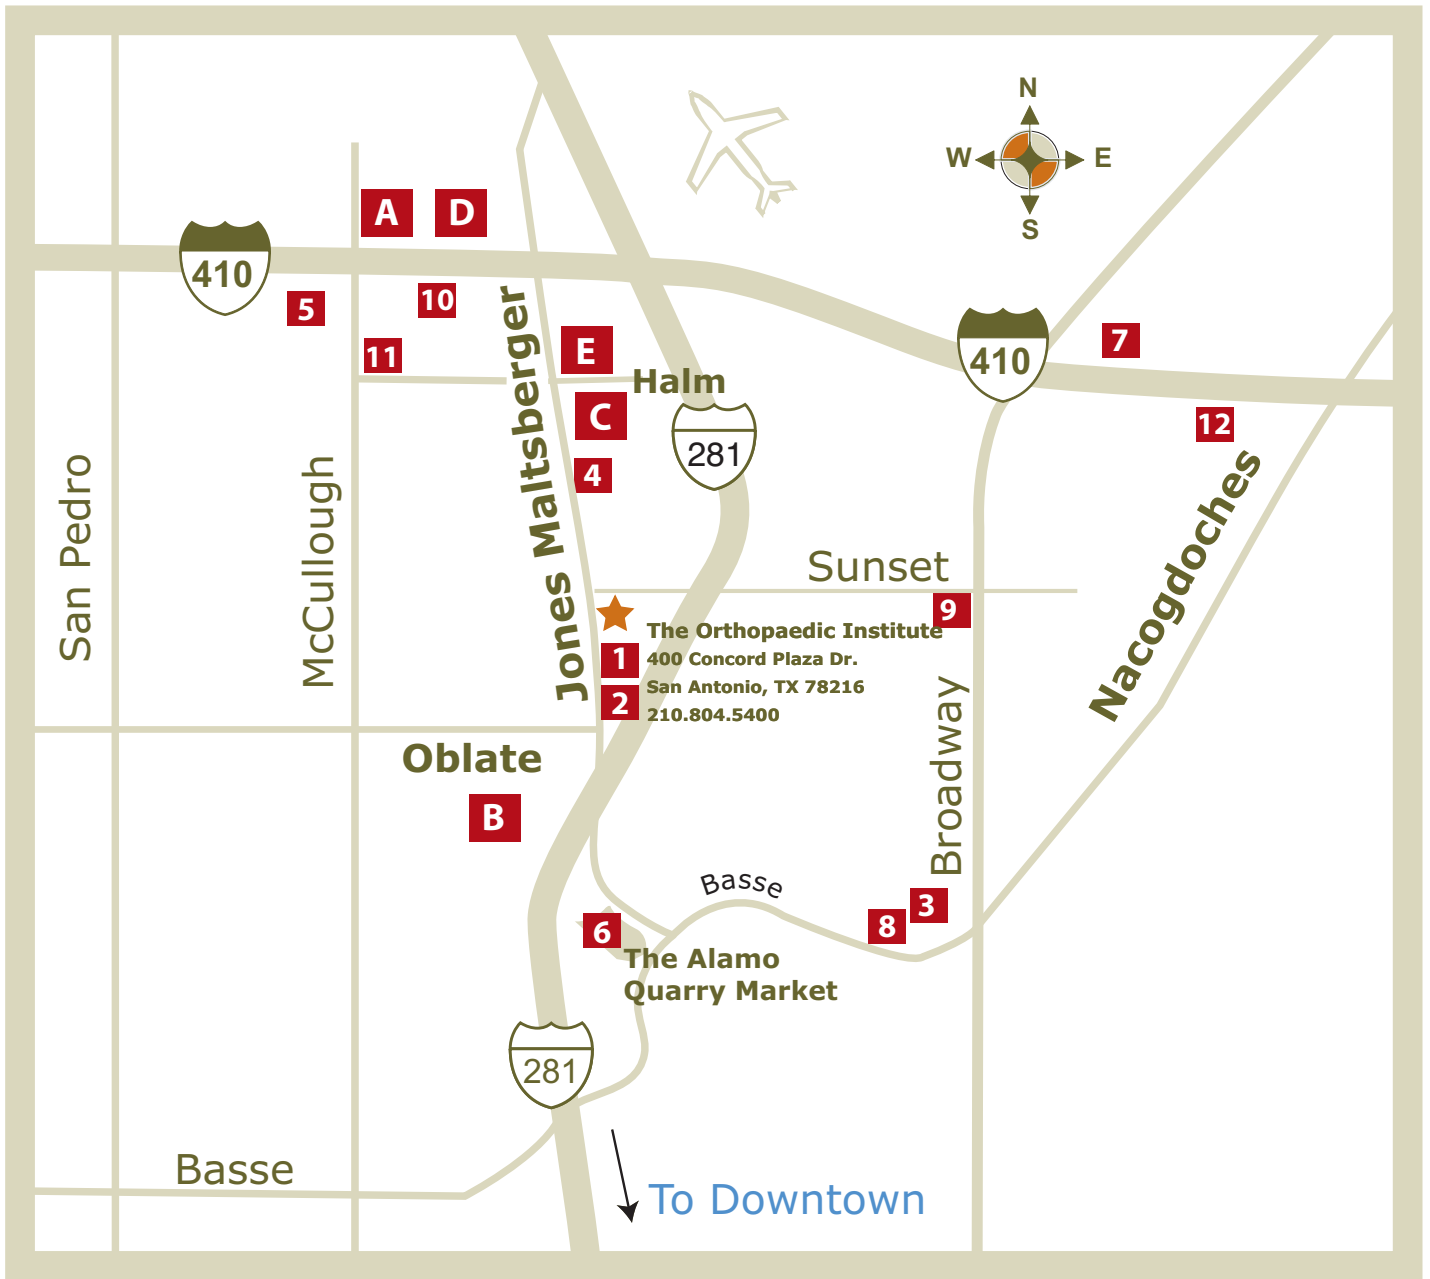

* Recommended for Mexican Food

Other Areas of Interest continued . . .

Entertainment

Institute of Texas Cultures	HemisFair Park, 801 S. Bowie St. - 210.458.2300
Market Square	514 W. Commerce (restaurants, shopping)
The Alamo	300 Alamo Plaza - 210.225.1391
McNay Art Museum	600 N. New Braunfels Ave. - 210.824.5368
Witte Museum	3801 Broadway - 210.357.1900
The SA Museum of Art	200 West Jones Ave - 210.978.8100
Sea World of Texas	10500 Sea World Drive. - 210.523.3000
Six Flags Fiesta Texas	17000 W. IH 10 - 210.697.5050
Quarry Cinema	255 E. Basse Rd. - 210.804.1115
The San Antonio Missions National Historical Park	Mission Trails, 2202 Roosevelt Ave. - 210.932.1001 (Visitor Center

A	DoubleTree Hotel	5	North Star Mall
B	Hyatt Place San Antonio Airport	6	Alamo Quarry Market
C	La Quinta Inn & Suites	7	Formosa Garden
D	Holiday Inn Select	8	Paesano's Restaurant
E	Town Place Suites by Marriot	9	SoLuna
1	Ruth's Chris Steakhouse	10	Pappadeux Seafood Kitchen
2	Concord Athletic Club	11	Bill Miller's Bar-B-Q
3	HEB	12	Chester's Hamburger Company
4	Walmart		