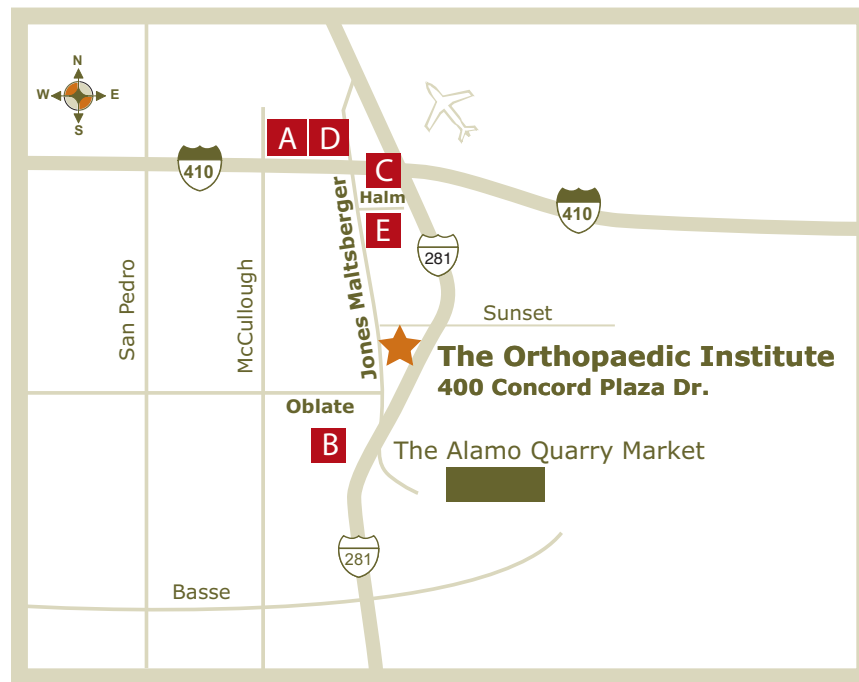

The San Antonio Orthopaedic Group, LLP
welcomes you to
The Orthopaedic Institute
San Antonio, Texas, USA

www.tsaog.com

Welcome

The San Antonio Orthopaedic Group, LLP and The Orthopaedic Institute welcomes you to San Antonio, Texas. As a courtesy to our visitors, we have provided some information about restaurants, hotels, shopping malls, and other attractions close to The Orthopaedic Institute, and downtown.

If you have any questions or need any other information please call us.

Thank you.

The Orthopaedic Institute
400 Concord Plaza Dr.
San Antonio, TX 78216
Tel: 210-804-5400

Hotels

A DoubleTree Hotel
37 NE Loop 410 @ McCullough Ave.
San Antonio, TX 78216
210.366.2424
www.doubletree.com
(1.2 miles from airport)

B Hyatt Place San Antonio Airport
7615 Jones Maltsberger Rd.
San Antonio, TX 78216
210.930.2333
www.hyattplace.com

Free shuttle within 3 miles
Full Breakfast
Wireless internet
Walking distance from The Orthopaedic Institute
** Mention The San Antonio Orthopaedic Group for discounts.*

A	DoubleTree Hotel	5	North Star Mall
B	Hyatt Place San Antonio Airport	6	Alamo Quarry Market
C	La Quinta Inn & Suites	7	Formosa Garden
D	Holiday Inn Select	8	Paesano's Restaurant
E	Town Place Suites by Marriot	9	SoLuna
1	Ruth's Chris Steakhouse	10	Pappadeux Seafood Kitchen
2	Concord Athletic Club	11	Bill Miller's Bar-B-Q
3	HEB	12	Chester's Hamburger Company
4	Walmart		